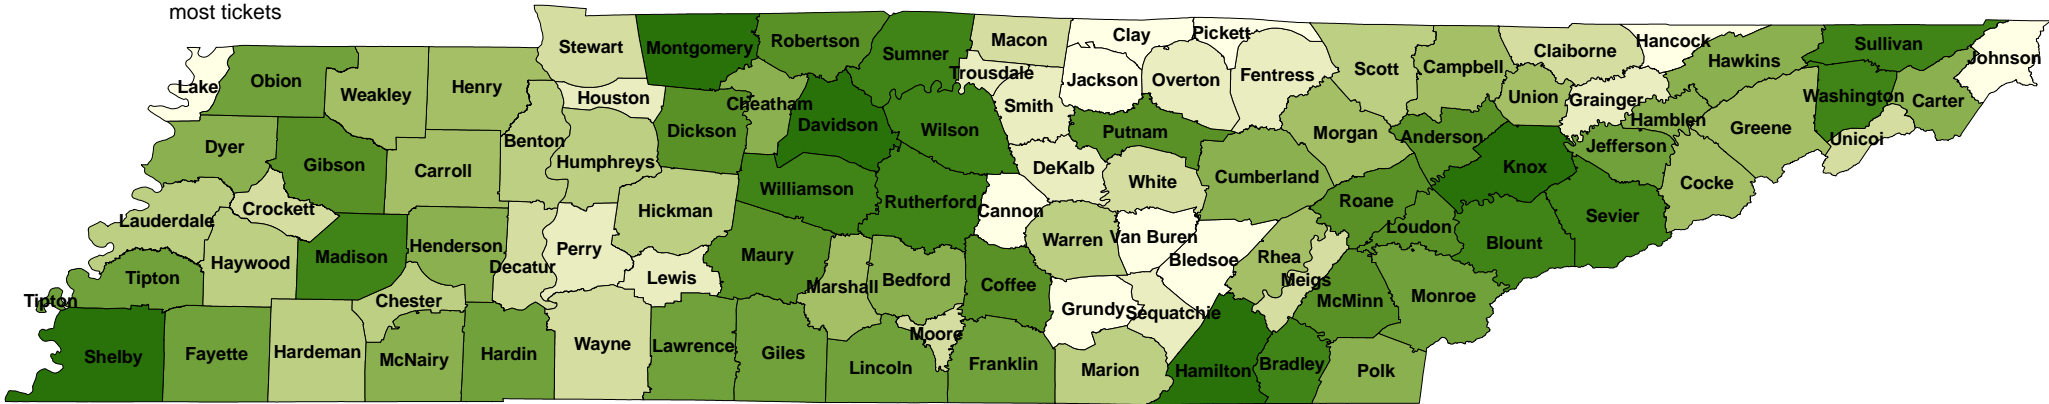

County Color Legend

- Ticket Rank: 1 - 5
- Ticket Rank: 6 - 15
- Ticket Rank: 16 - 25
- Ticket Rank: 26 - 35
- Ticket Rank: 36 - 45
- Ticket Rank: 46 - 55
- Ticket Rank: 56 - 65
- Ticket Rank: 66 - 75
- Ticket Rank: 76 - 85
- Ticket Rank: 86 - 95

Tennessee

Tennessee One Call System, Inc 2009 Ticket Distribution by County Map

This map displays the distribution of tickets received by Tennessee One Call System, Inc for Tennessee during 2009. The distribution of tickets is based on ranking each County by the ticket volume it received from January 1, 2009 through December 31, 2009.

1 - 5 collected the most tickets

Tennessee Counties in order of the 2009 ticket volume rank followed by the 2009 ticket counts

1: Shelby - 61,506	12: Sevier - 10,501	23: McMinn - 4,019	34: Giles - 2,877	45: Bedford - 2,332	56: Hardeman - 1,392	67: Claiborne - 994	78: Smith - 436	89: Bledsoe - 283
2: Knox - 49,168	13: Washington - 7,701	24: Putnam - 4,008	35: Lincoln - 2,836	46: Henry - 2,303	57: Benton - 1,348	68: Unicoi - 921	79: Grainger - 428	90: Hancock - 240
3: Davidson - 37,855	14: Bradley - 7,588	25: Dickson - 3,770	36: McNairy - 2,832	47: Cocke - 2,296	58: Marion - 1,259	69: Meigs - 899	80: Trousdale - 397	91: Grundy - 225
4: Hamilton - 30,174	15: Madison - 6,652	26: Franklin - 3,611	37: Hamblen - 2,821	48: Greene - 2,068	59: Scott - 1,239	70: Decatur - 891	81: Sequatchie - 396	92: Jackson - 218
5: Montgomery - 20,252	16: Anderson - 6,359	27: Fayette - 3,445	38: Polk - 2,765	49: Rhea - 2,031	60: Hickman - 1,233	71: Stewart - 851	82: DeKalb - 392	93: Van Buren - 187
6: Williamson - 17,690	17: Coffee - 5,576	28: Jefferson - 3,324	39: Cheatham - 2,742	50: Weakley - 1,805	61: Humphreys - 1,149	72: Macon - 773	83: Houston - 387	94: Clay - 159
7: Rutherford - 16,278	18: Loudon - 5,003	29: Obion - 3,037	40: Dyer - 2,669	51: Carroll - 1,760	62: Lauderdale - 1,138	73: Wayne - 741	84: Perry - 384	95: Pickett - 87
8: Sullivan - 13,220	19: Robertson - 4,909	30: Monroe - 3,017	41: Hawkins - 2,632	52: Morgan - 1,669	63: Haywood - 1,137	74: Crockett - 667	85: Fentress - 378	
9: Sumner - 12,510	20: Maury - 4,525	31: Hardin - 3,013	42: Cumberland - 2,555	53: Campbell - 1,668	64: Chester - 1,048	75: Moore - 621	86: Lake - 368	
10: Blount - 11,880	21: Roane - 4,341	32: Lawrence - 2,981	43: Henderson - 2,405	54: Marshall - 1,589	65: Warren - 1,022	76: Lewis - 485	87: Cannon - 364	
11: Wilson - 11,594	22: Gibson - 4,235	33: Tipton - 2,950	44: Carter - 2,341	55: Union - 1,469	66: White - 1,016	77: Overton - 473	88: Johnson - 343	

See County Color Legend above

The county with the rank of 1 collected the most tickets in 2009.

Counties with the 2009 ticket rank of 1 - 5 collected 42.87 percent of all tickets collected in 2009.

Counties with the 2009 ticket rank of 86 - 95 collected 0.367 percent of all tickets collected in 2009.